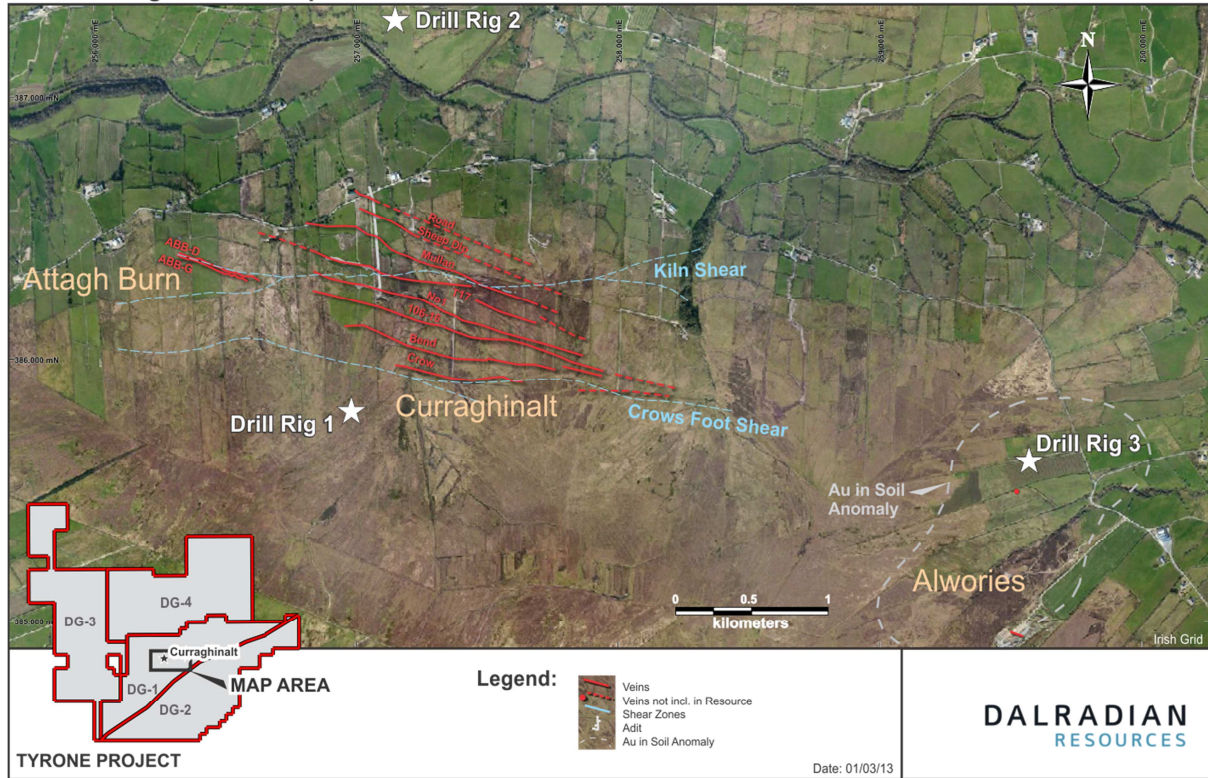

2013 Drill Rig Location Map

TYRONE PROJECT

Legend:

-  Veins
-  Veins not incl. in Resource
-  Shear Zones
-  Adit
-  Au in Soil Anomaly

DALRADIAN
RESOURCES

Date: 01/03/13